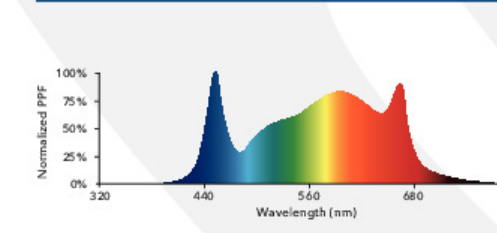

SPECIFICATIONS

FULL SPECTRUM WHITE