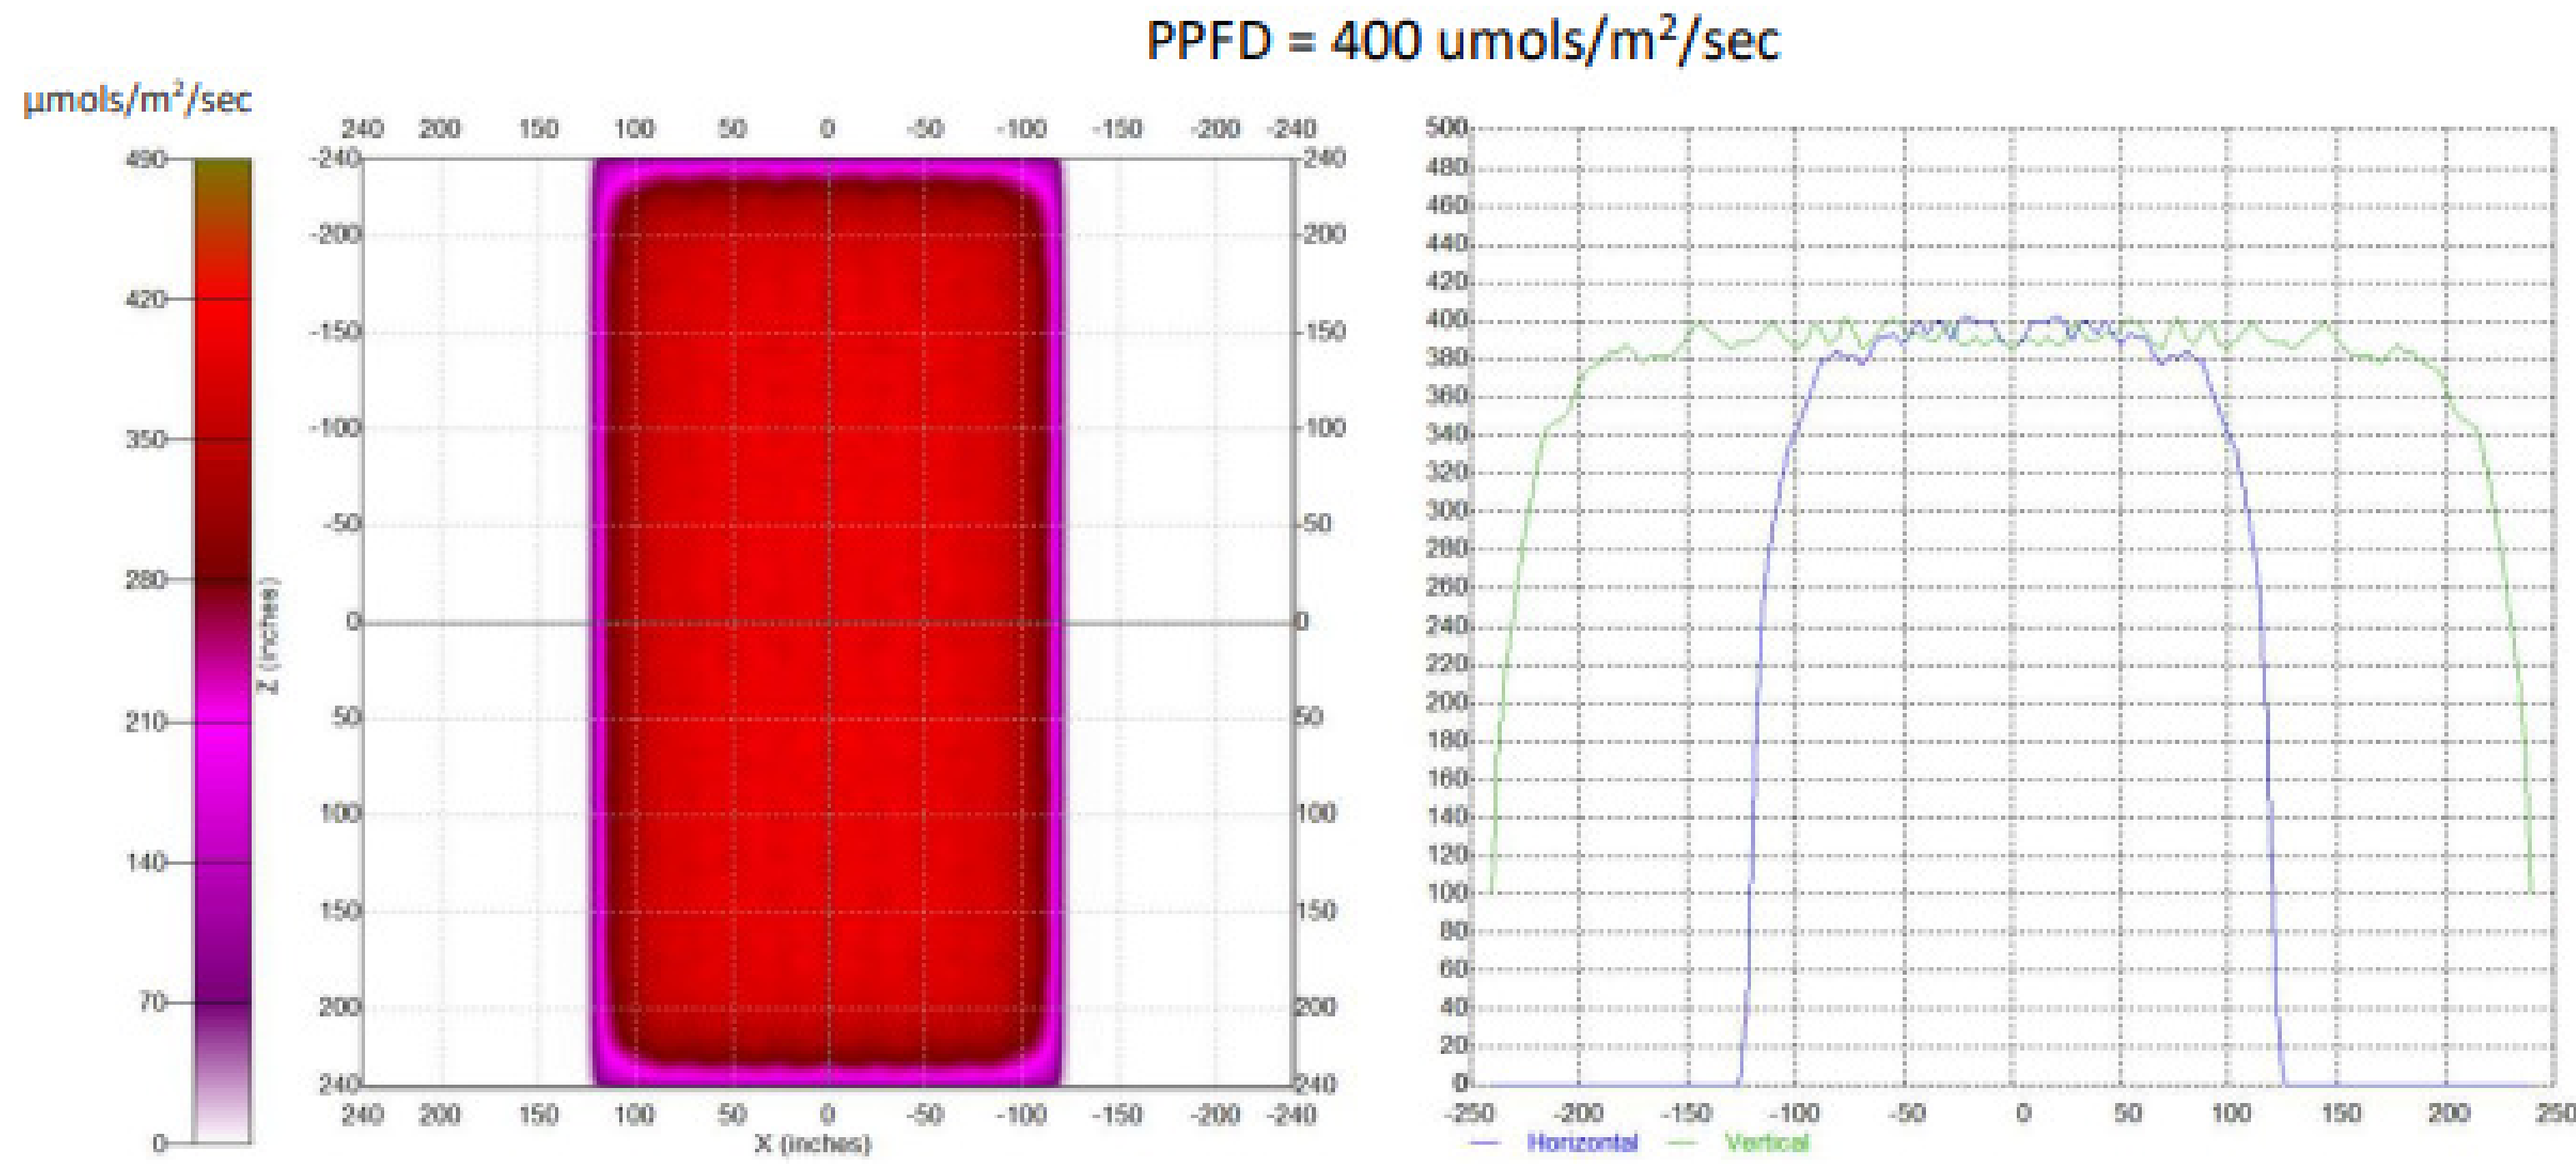

Schedule

Symbol	Label	QTY	Catalog Number	Description	Lamp	Number Lamps	Lumens per Lamp	LLF	Wattage
	A	36	Boost Series	4' Linear Form Factor, IP66 Rated	LED, FSW	264	42	1	130

Current View

Plan View
Scale - 1" = 2ft