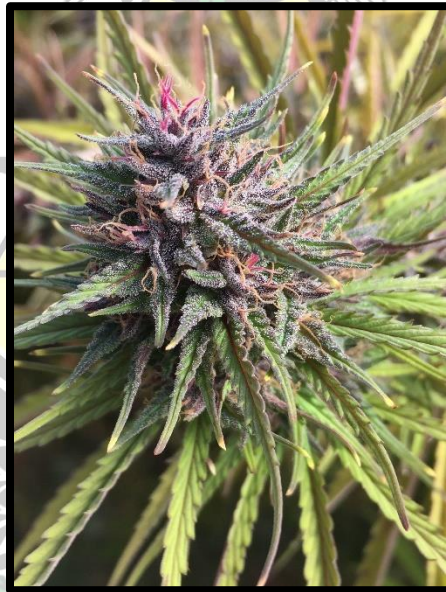

## PURPLE EMPEROR HIGH CBD HEMP SEED

M  
y  
r  
c  
e  
n  
e

L  
i  
n  
a  
l  
o  
l

Bisabolol

**FEMINIZED SEED**

**FEDERALLY COMPLIANT THC (TOTAL THC) LEVELS**

TOTAL CBD: 6.31% TOTAL THC: 0.19%\*

AVERAGE PLANT HEIGHT: 3 ½ - 4 ½ FT

SWEET CITRUS AND FLORAL PROFILE

Guaiol

*\*CBC and Total THC percentages reflect most current Certificate of Analysis, verified by an accredited laboratory. To provide most accurate results, sample collection is done in strict compliance with the USDA's current Hemp Sampling Guidelines.*